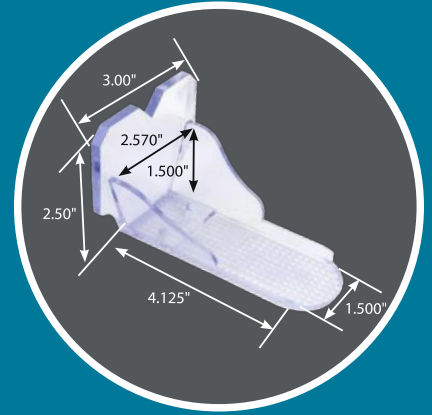

SNOW DEFENDER[®]

PC240

Clear and virtually invisible, Levi's PC240 meets the builder's needs for a strong and reasonably priced snow guard. Made of polycarbonate lexan, the PC240 holds up to the weather elements.

Patented exclusively by Levi's and made in the USA.

SNOW DEFENDER®

PC240

Item #	Description	Pcs/Bx	Lb/Bx
PC240	Snow Defender® PC240	50	6.4

A polycarbonate snow guard that is clear and virtually invisible.

For Exposed Fastener Panels

Mount with Screws Adhesive

Innovative Design

Also Available:

Snow DEFENDER®
4500

Snow DEFENDER®
1500

Snow DEFENDER®
BUSTER

Snow DEFENDER®
7500 DECO™