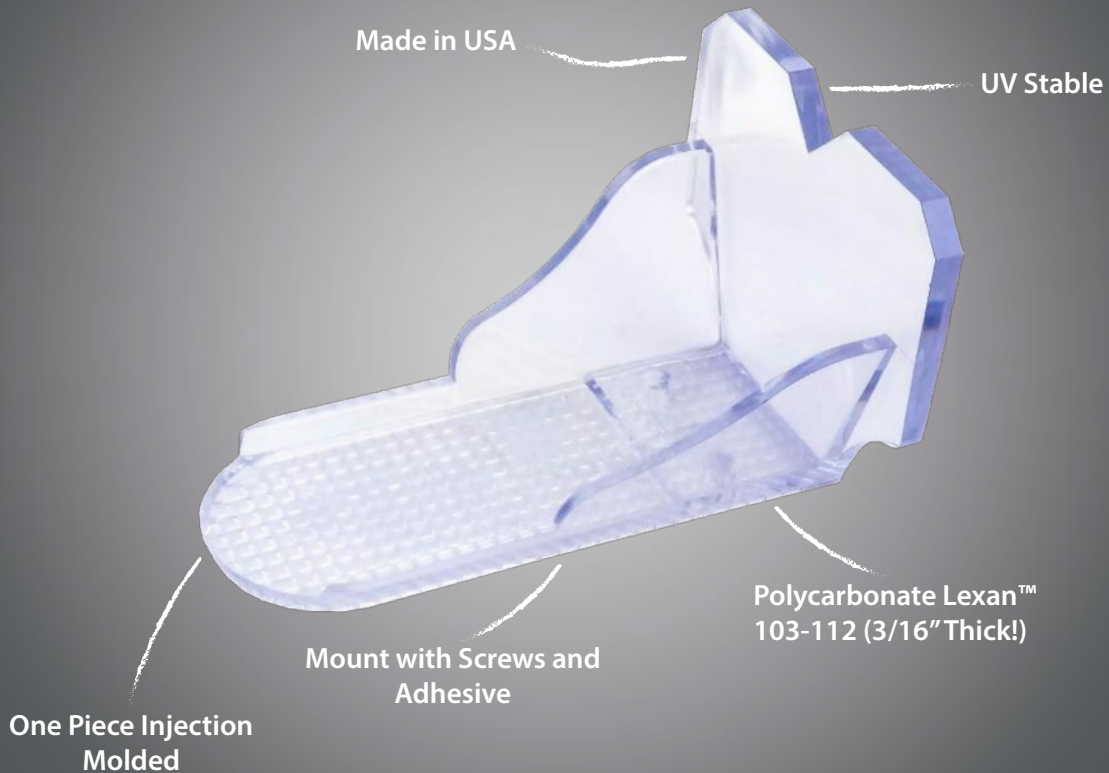

SNOW DEFENDER[®]

PC240

Clear and virtually invisible, Levi's PC240 meets the builder's needs for a strong and reasonably priced snow guard. Made of polycarbonate lexan, the PC240 holds up to the weather elements.

Patented exclusively by Levi's and made in the USA.

SNOW DEFENDER®

PC240

Item #	Description	Pcs/Bx	Lb/Bx
PC240	Snow Defender® PC240	50	6.4

A polycarbonate snow guard that is clear and virtually invisible.

For Exposed Fastener Panels

Mount with Screws Adhesive

Innovative Design

Also Available:

Snow DEFENDER®
4500

Snow DEFENDER®
1500

Snow DEFENDER®
BUSTER

Snow DEFENDER®
7500 DECO™